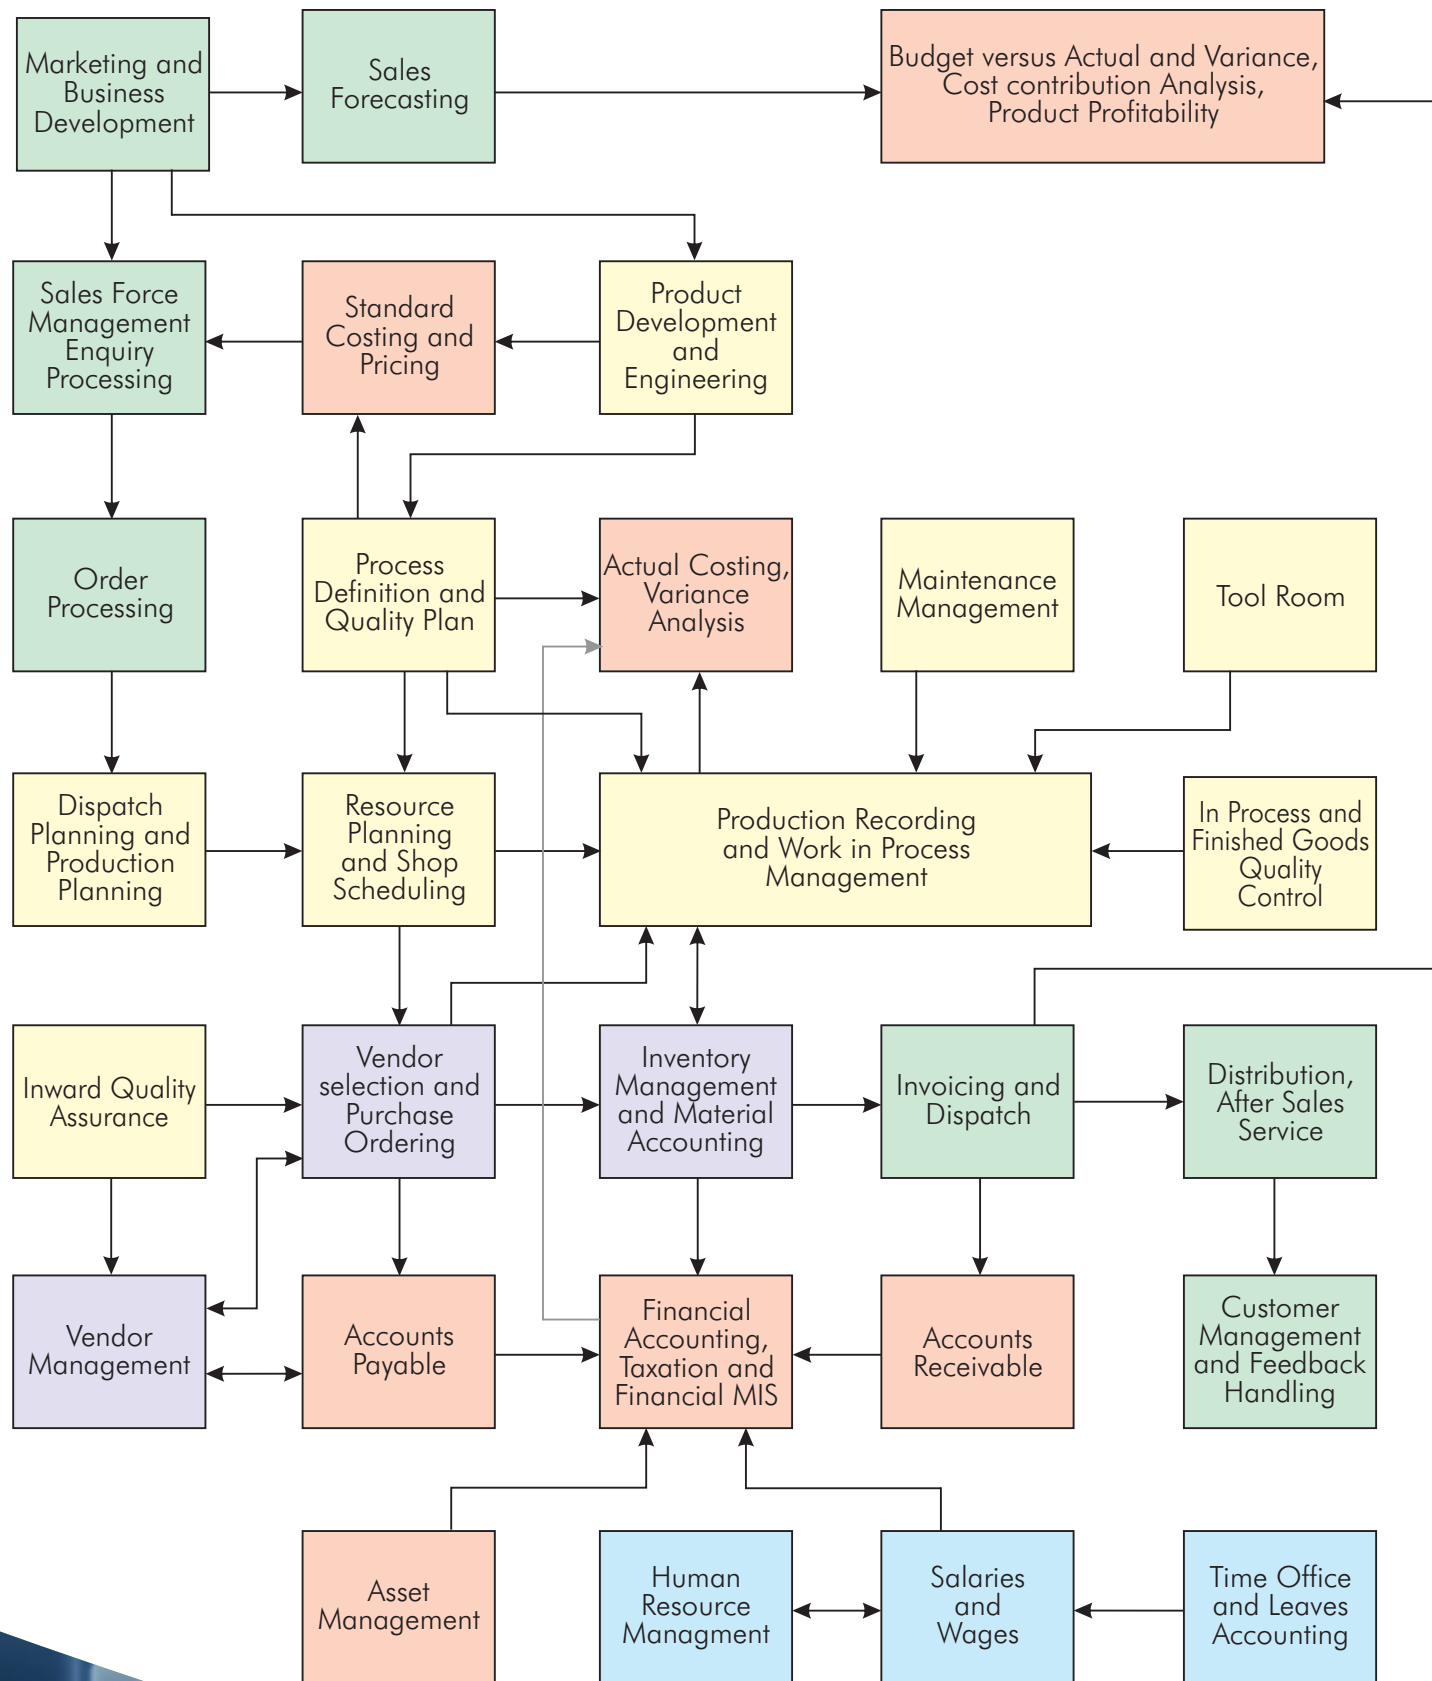

A well implemented ERP system is key factor for any business establishment to manage operations effectively. Accordingly company is committed to work closely with customers and make every implementation a success.

OVERVIEW OF BUSINESS PROCESS

ABOUT GALAXY

Galaxy offers an all inclusive Enterprise Resource Planning (ERP) solution addressing complex business functions in varied sectors of manufacturing and sector of infra and Sugar industry.

KEY FEATURES

- System is web enabled. It can cater to a business group having multiple companies, divisions, strategic business units (SBU), marketing offices, warehouses, field staff, and executives on go across different locations.
- Data access is with differential levels of authority and through standard mechanisms of security.
- System has in built procedures for all business transactions and controls that can be configured. This covers all statutory requirements, accounting standards, and points of audit.
- Apps and sms interfaces over smart phones enable executive to work on go. A Travel Ready solution.
- B2B components facilitate visibility and interaction to customers, suppliers, and subcontractors.
- Dynamic & Interactive reporting with graphs and facility to download reports in PDF/ Excel Etc.
- Business analytics and Visual reporting
- System has integrated facility to configure and manage tasks and work-flow. The status of tasks is visible on line and can be monitored as per reporting structure. Alerts may be generated for proactive follow-up.